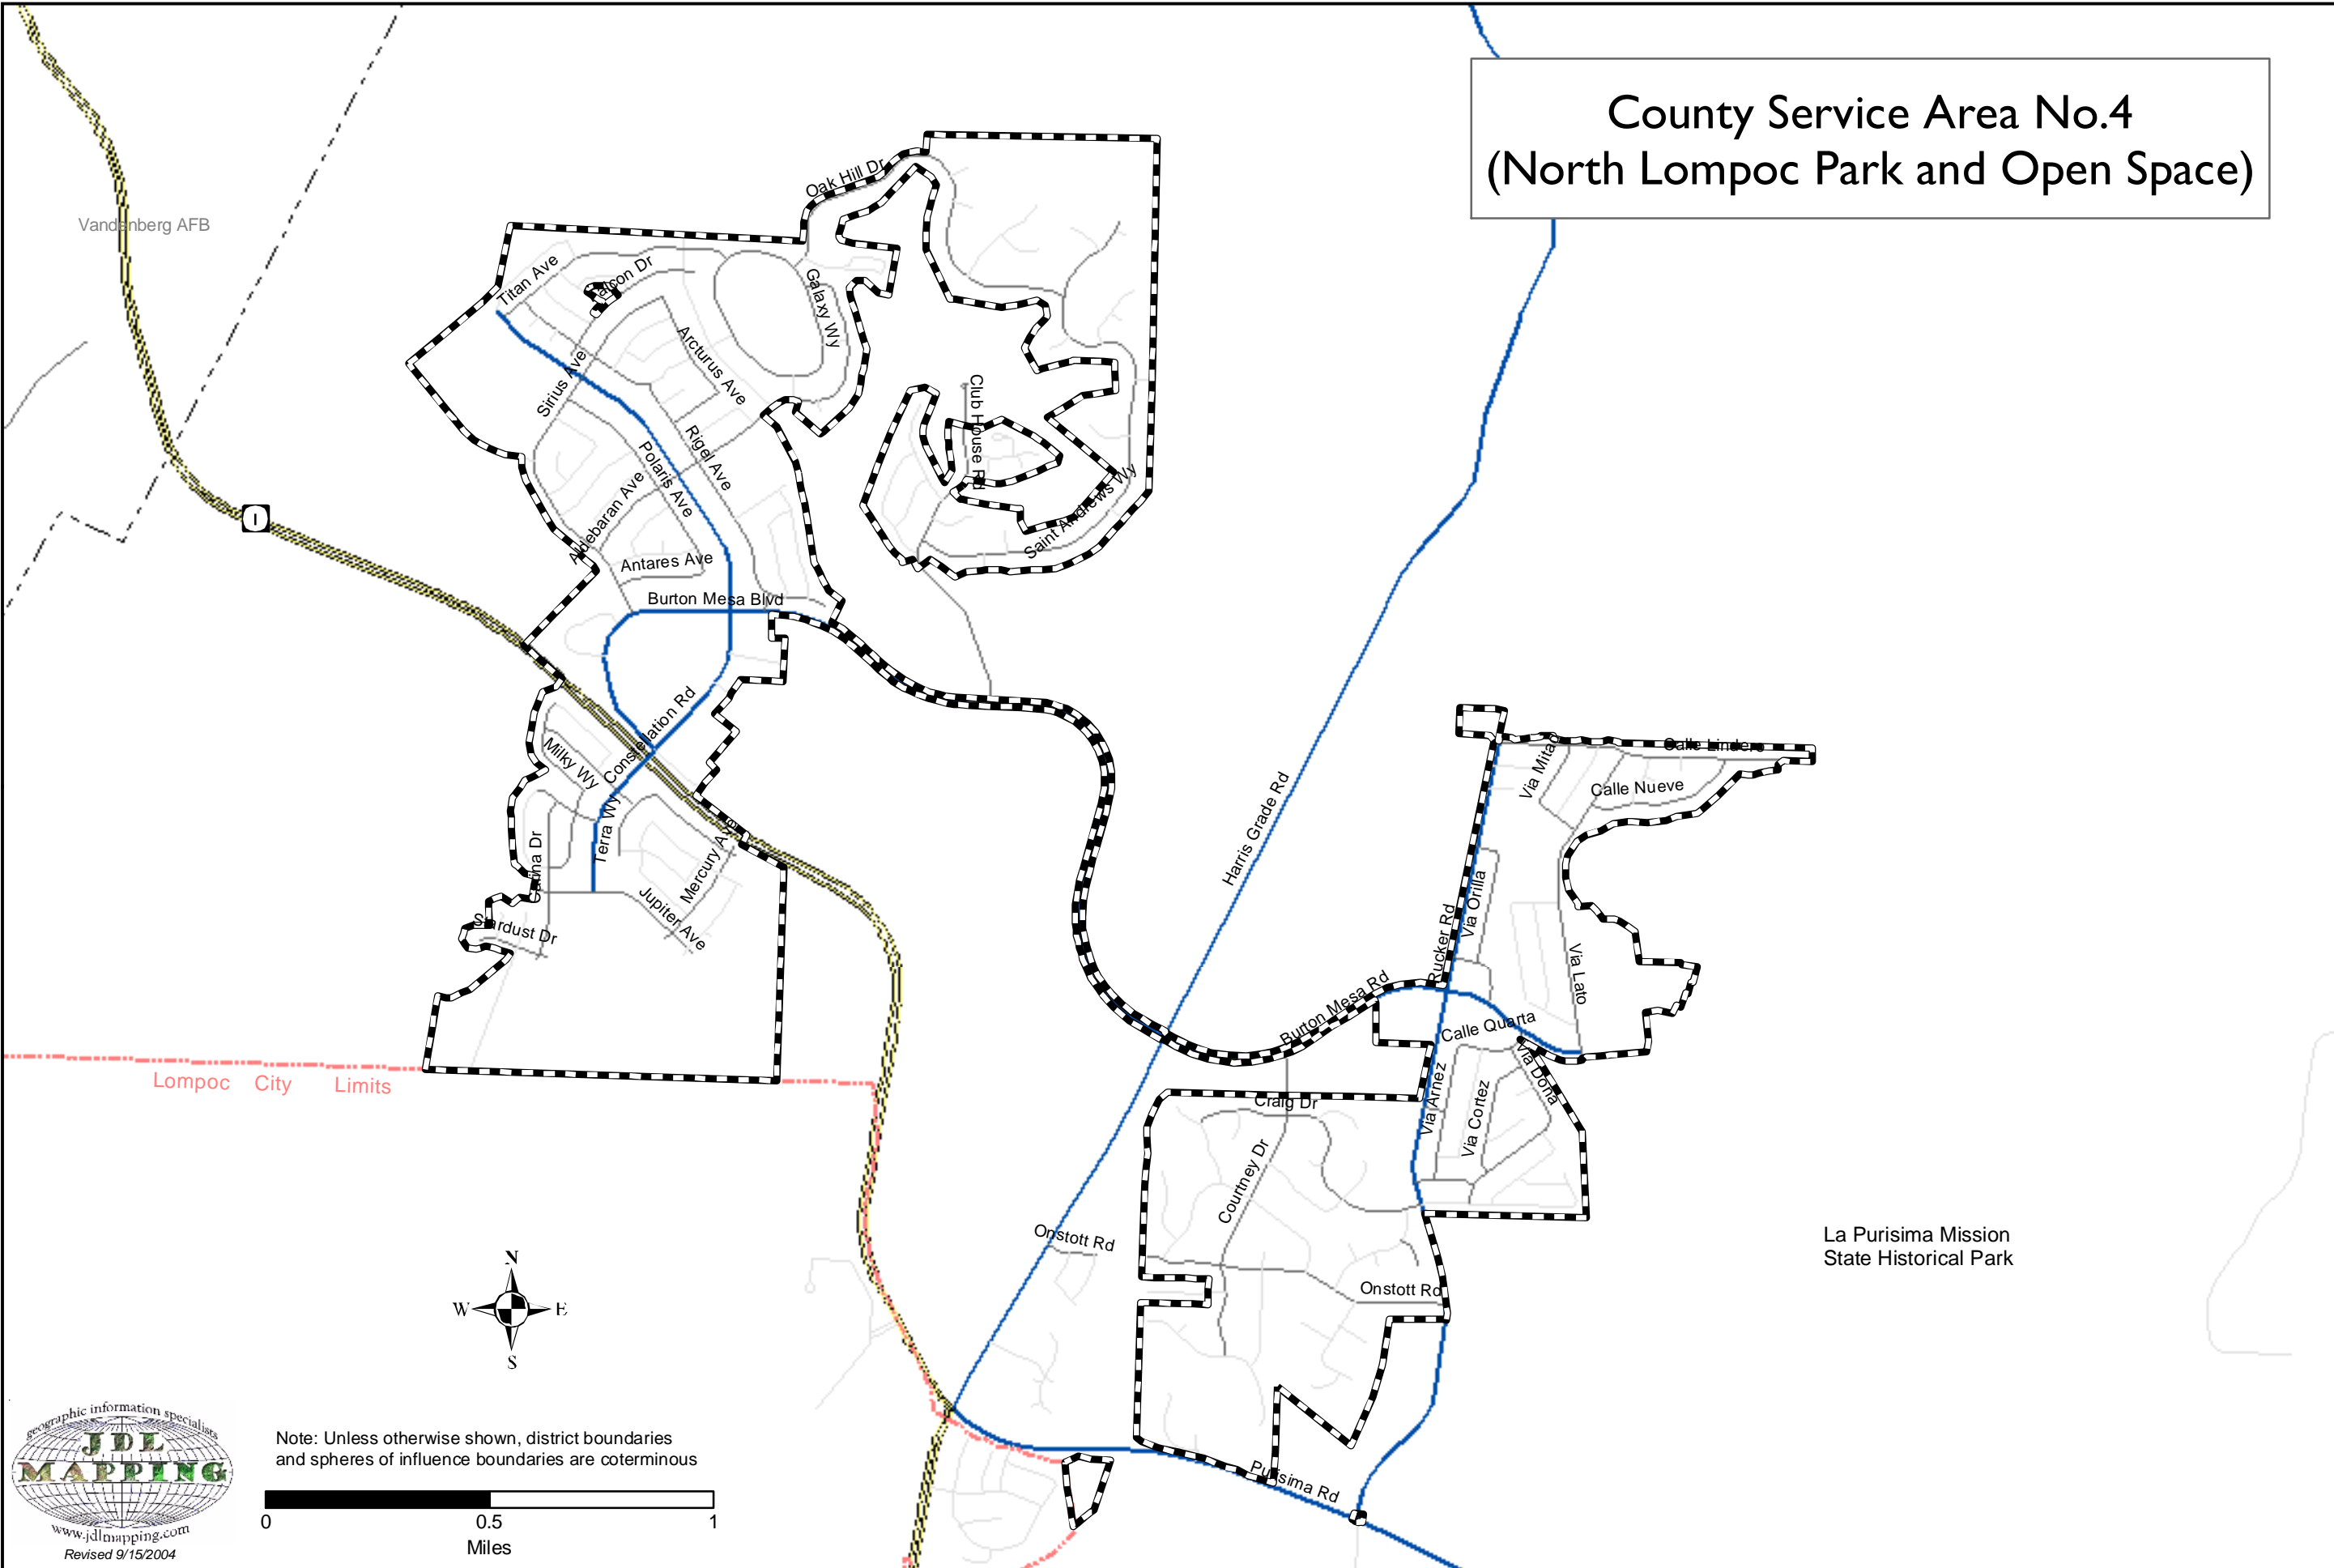

County Service Area No.4 (North Lompoc Park and Open Space)

Lompoc City Limits

Note: Unless otherwise shown, district boundaries and spheres of influence boundaries are coterminous

0 0.5 1
Miles

La Purisima Mission State Historical Park