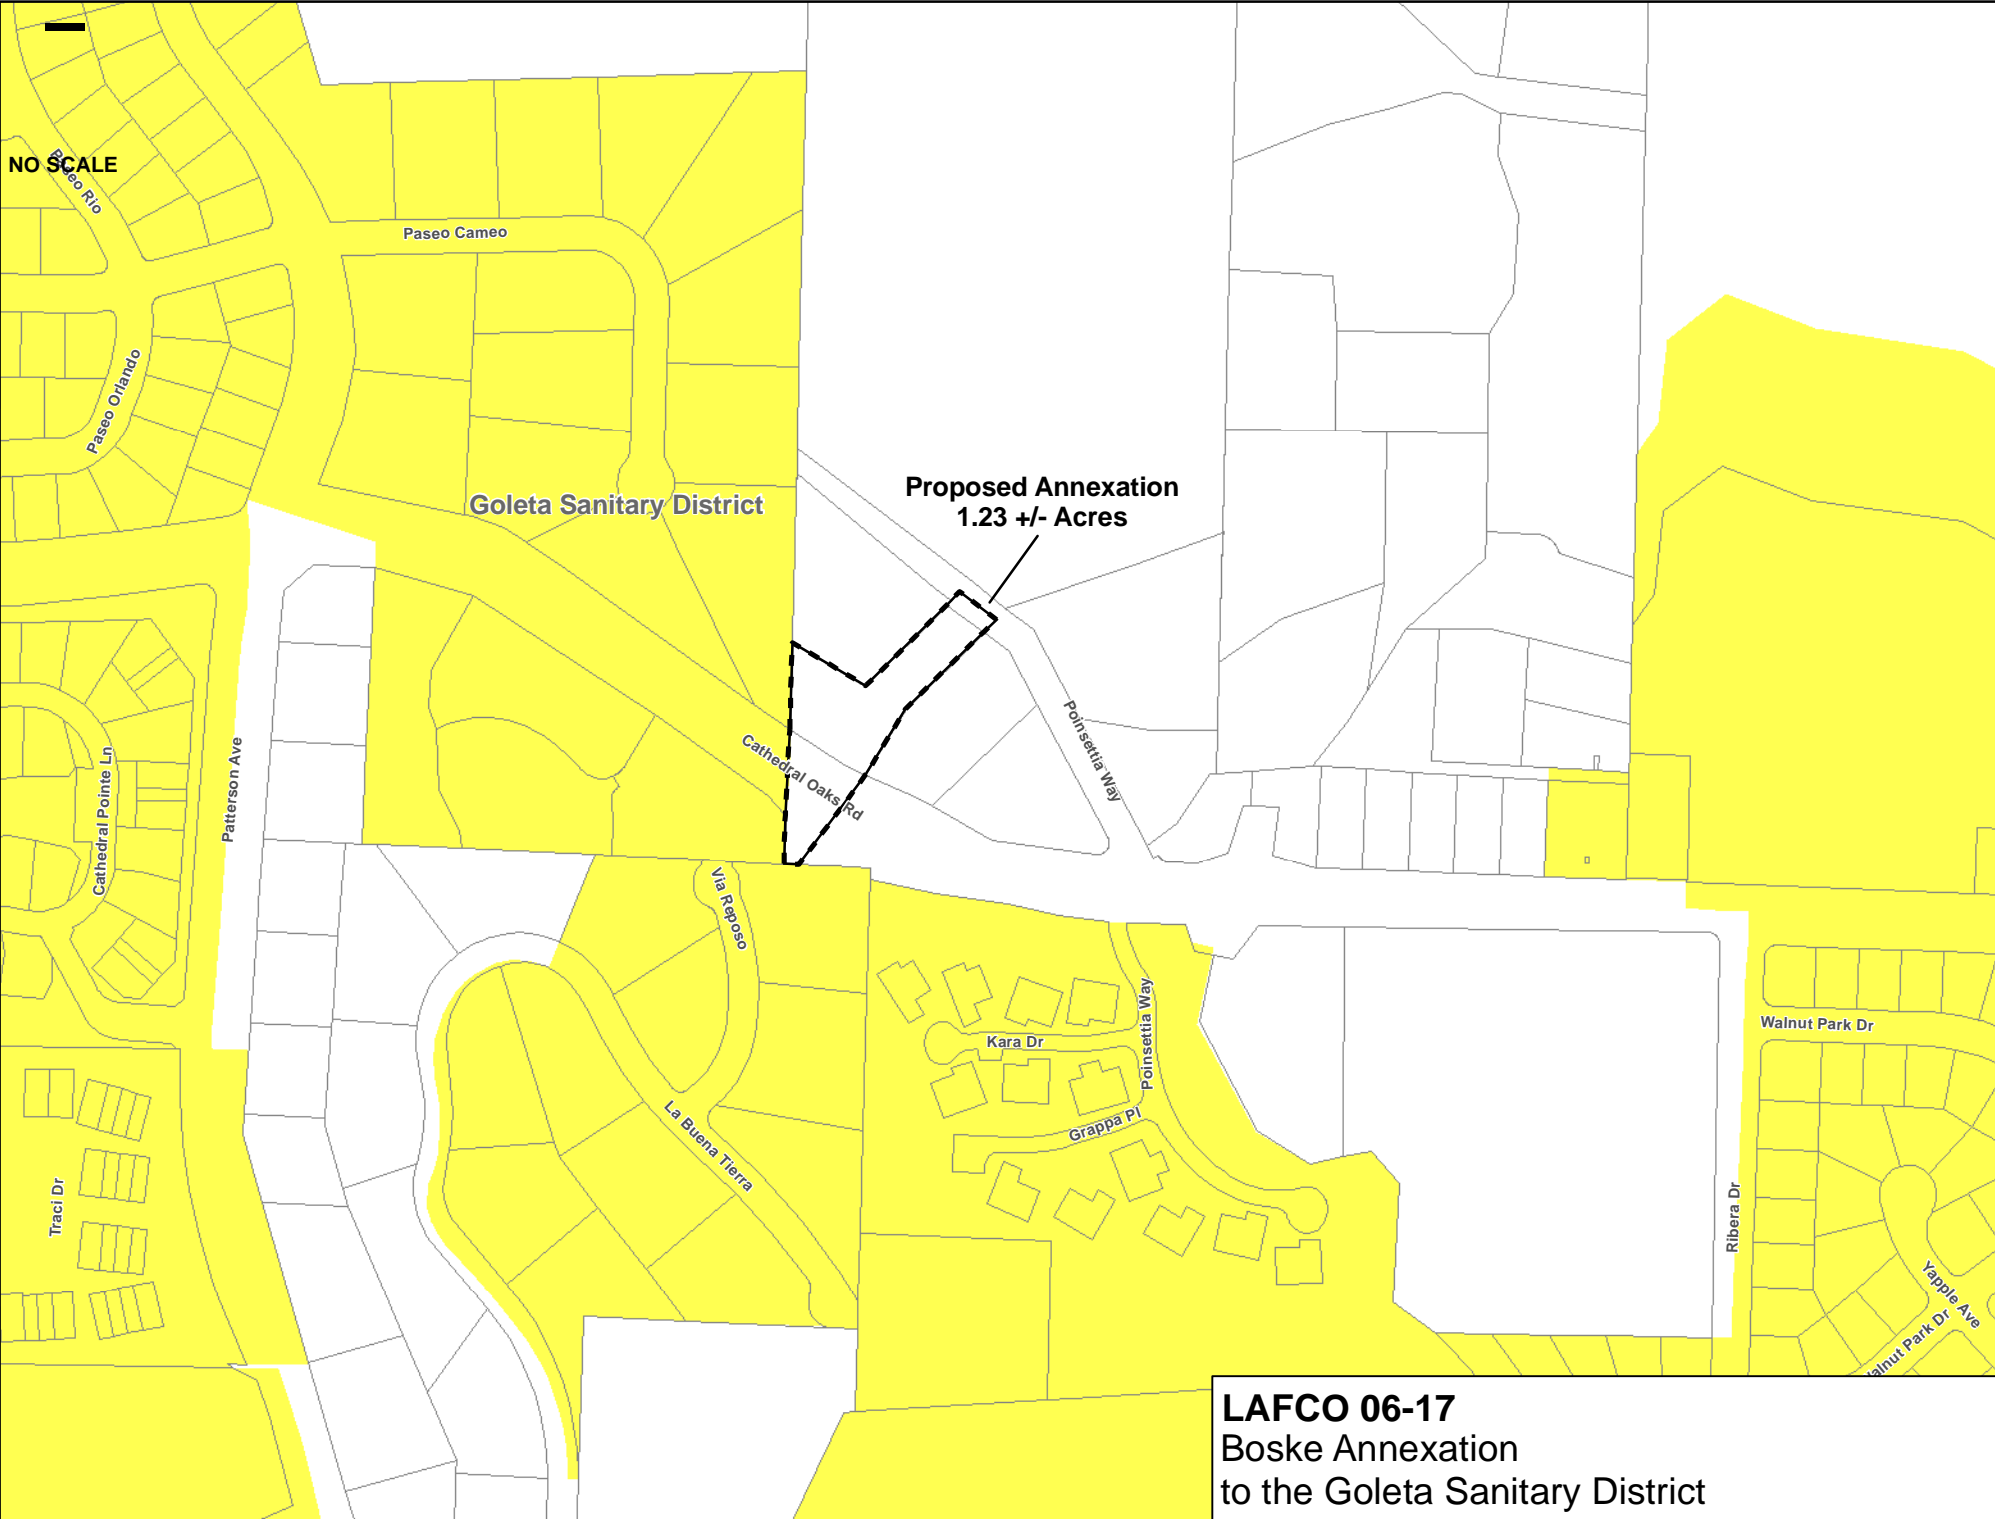

NO SCALE

Goleta Sanitary District

Proposed Annexation
1.23 +/- Acres

LAFCO 06-17
Boske Annexation
to the Goleta Sanitary District